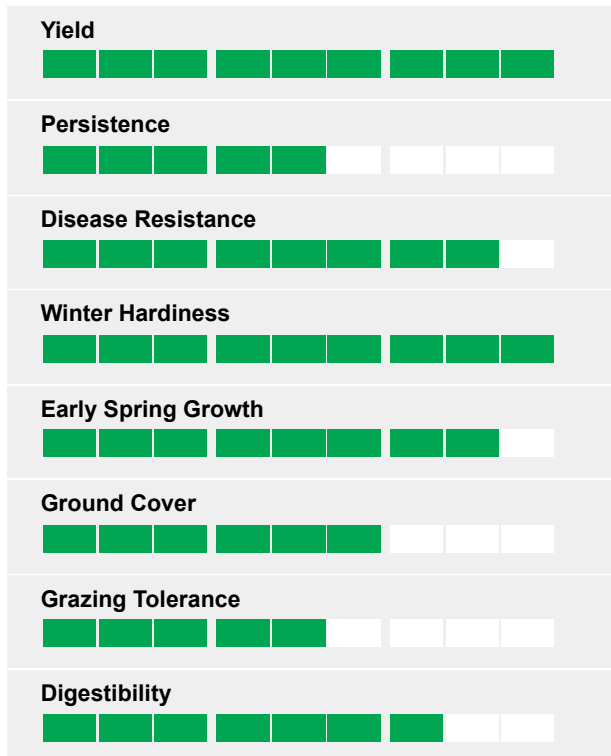

Ratings

For more information on Ryegrass Plus™ [Click here](#)

Contains: